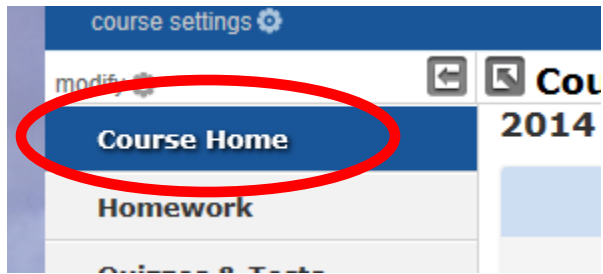

How to access online tutoring from MyMathLab

At your course page – select **Course Home** tab

Find link to **Pearson Tutoring Service**